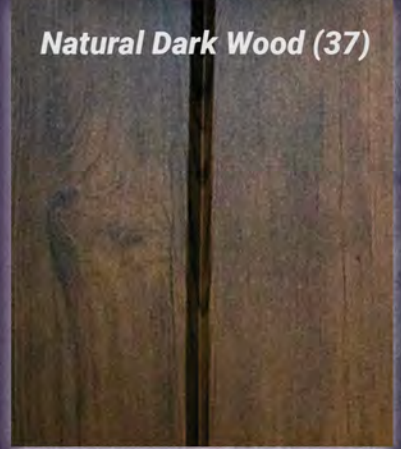

Corten Rust (36)

Natural Dark Wood (37)

Galvalume (13)

Vintage Pinewood (38)

Corten Moss (39)

Note: Color samples are matched to the best of modern technology. Exact color swatches are available upon request.