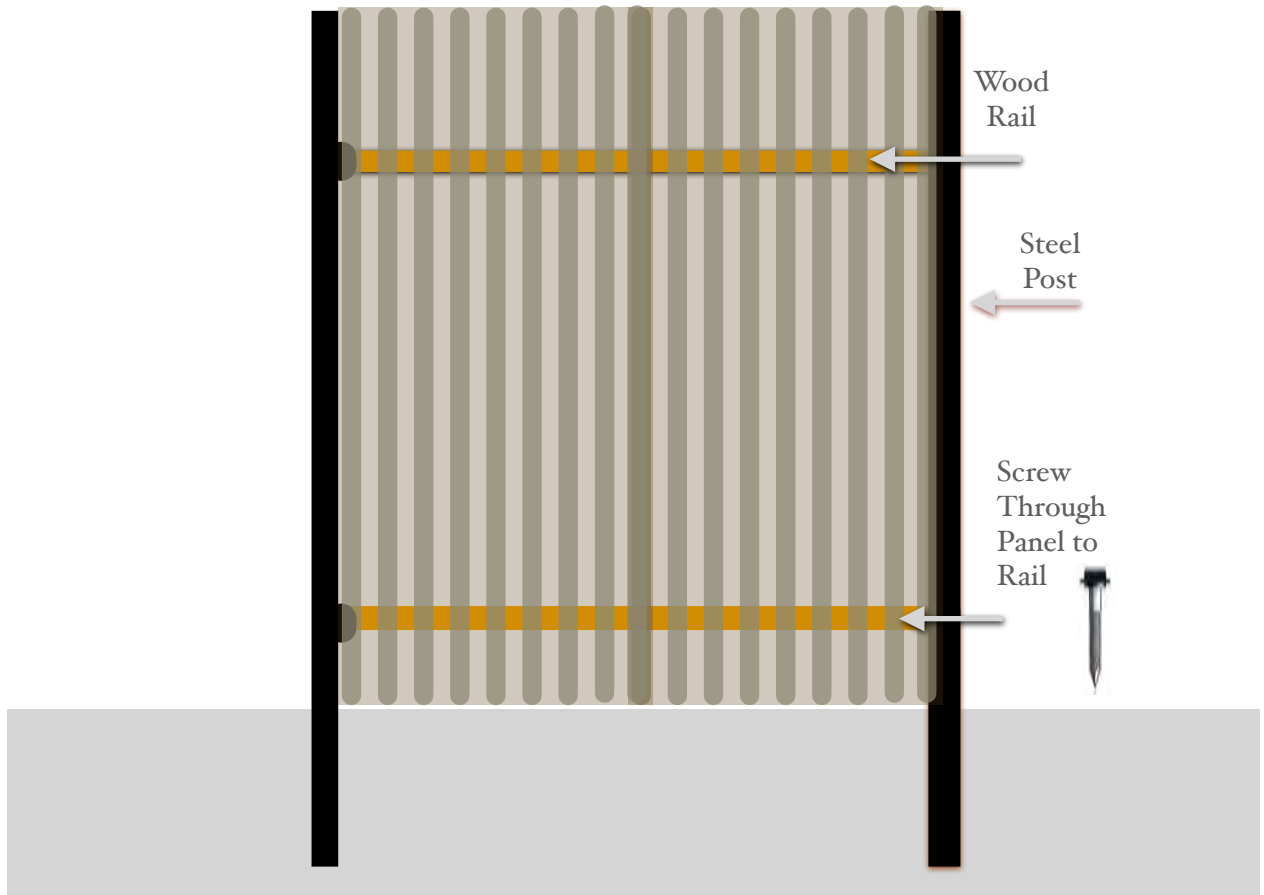

Table of Contents:

Page 1-2 : Steelform Fencing Panels with Wood Rail and Steel Posts

Page 3-4: Steelform Fencing Panels with Vinyl Frame

Miramac Metals, Inc.

miramac.com

6' Tall Privacy Fence 6' on Center with Steel Posts and Wood Rails

<u>Item</u>	<u>Description</u>	<u>Materials List Per Section</u>
1 Panel Insert	32" Coverage Width / 6' Tall	2-3 Panels / Section (Panels will overlap over posts)
#10 x 1" Screws	8 Screws / Panel Note: Miramac Metals screws painted to match panels	24 Screws