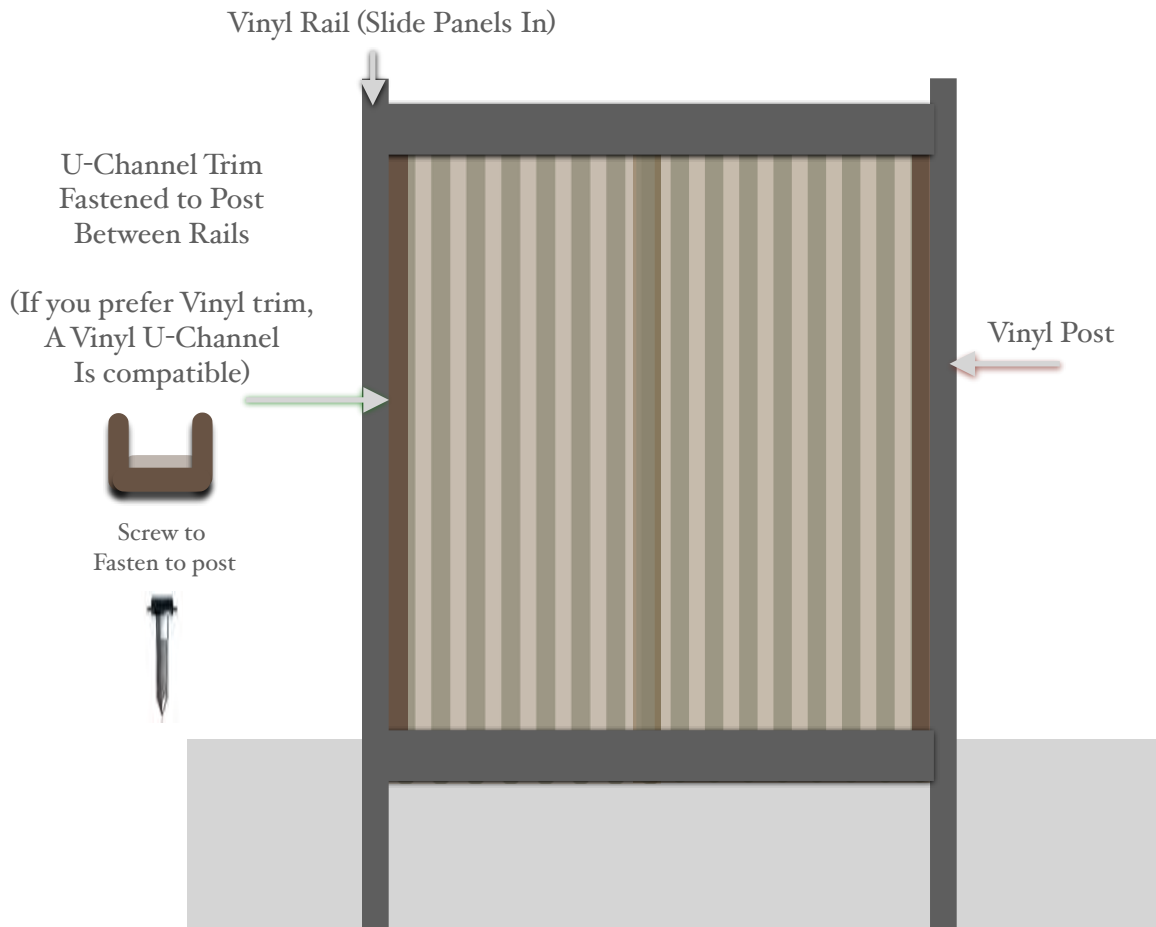

<u>Item</u>	<u>Description</u>	<u>Materials List Per Section</u>
1 Panel Insert	32" Coverage Width / 6' Tall	2-3 Panels / Section (Panels will overlap over posts)
#10 x 1" Screws	8 Screws / Panel Note: Miramac Metals screws painted to match panels	24 Screws

Miramac Metals, Inc.

© 2021 Miramac Metals, Inc.

6' Tall Privacy Fence 8' on Center with Steel Posts and Wood Rails

<u>Item</u>	<u>Description</u>	<u>Materials List Per Section</u>
1 Panel Insert	32" Coverage Width / 6' Tall	3 Panels / Section (Panels will overlap over posts)
#10 x 1" Screws	8 Screws / Panel Note: Miramac Metals screws painted to match panels	24 Screws

Miramac Metals, Inc.

© 2021 Miramac Metals, Inc.

6' Tall Privacy Fence 6' on Center with Vinyl Frame

<u>Item</u>	<u>Description</u>	<u>Materials List Per Section</u>
1 Panel Insert	32" Coverage Width / 6' Tall	2 Panels / Section (Panels will overlap over posts)
#10 x 1" Screws	8 Screws / Panel Note: Miramac Metals screws painted to match panels	24 Screws

Miramac Metals, Inc.

© 2021 Miramac Metals, Inc.

6' Tall Privacy Fence 8' on Center with Vinyl Frame

<u>Item</u>	<u>Description</u>	<u>Materials List Per Section</u>
1 Panel Insert	32" Coverage Width / 6' Tall	3 Panels / Section (Panels will overlap over posts)
#10 x 1" Screws	8 Screws / Panel Note: Miramac Metals screws painted to match panels	24 Screws