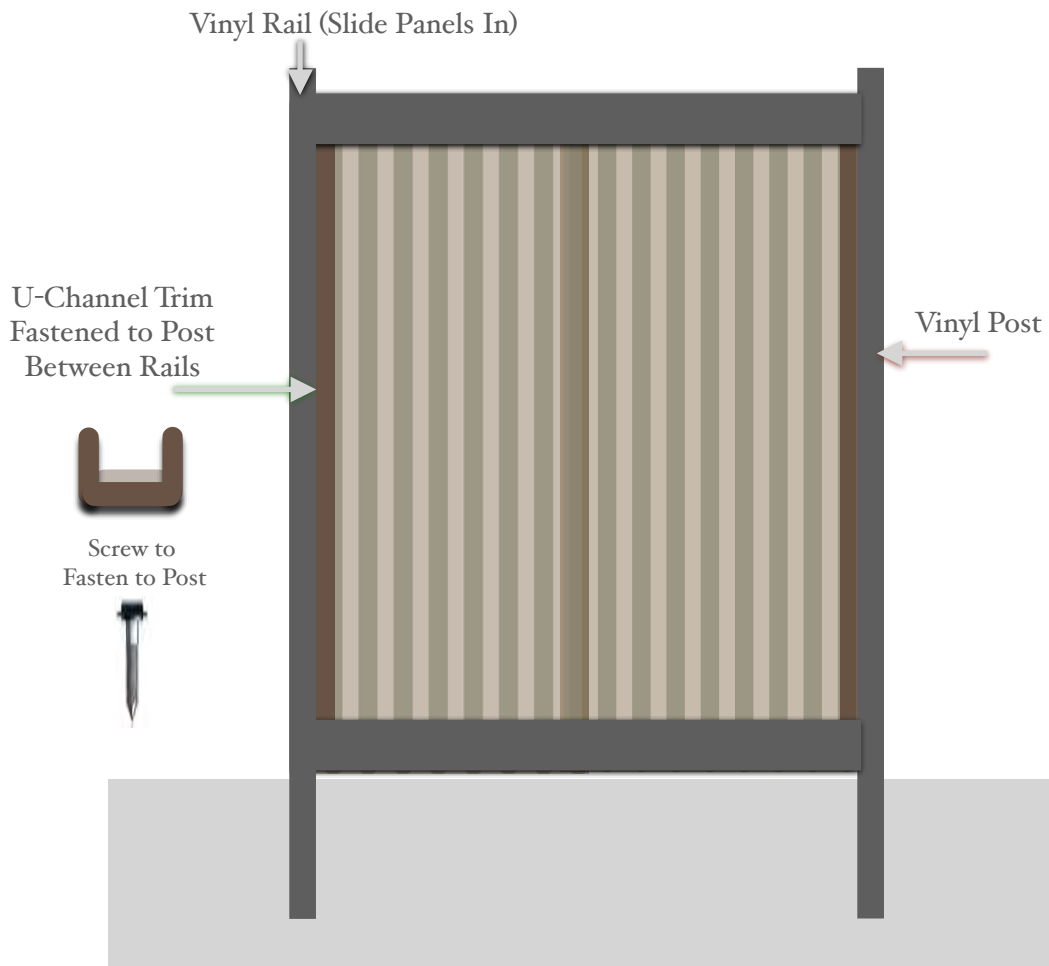

<u>Item</u>	<u>Description</u>	<u>Materials List Per Section</u>
1 Panel Insert	32" Coverage Width / 6' Tall	2-3 Panels / Section (Panels will overlap over posts)
#10 x 1" Screws	8 Screws / Panel Note: Miramac Metals screws painted to match panels	24 Screws

Miramac Metals, Inc.

© 2021 Miramac Metals, Inc.

6' Tall Privacy Fence 8' on Center with Steel Posts and Wood Rails

<u>Item</u>	<u>Description</u>	<u>Materials List Per Section</u>
1 Panel Insert	32" Coverage Width / 6' Tall	3 Panels / Section (Panels will overlap over posts)
#10 x 1" Screws	8 Screws / Panel Note: Miramac Metals screws painted to match panels	24 Screws

Miramac Metals, Inc.

© 2021 Miramac Metals, Inc.

6' Tall Privacy Fence 6' on Center with Vinyl Frame

<u>Item</u>	<u>Description</u>	<u>Materials List Per Section</u>
1 Panel Insert	32" Coverage Width / 6' Tall	2 Panels / Section (Panels will overlap over posts)
#10 x 1" Screws	8 Screws / Panel Note: Miramac Metals screws painted to match panels	24 Screws

Miramac Metals, Inc.

© 2021 Miramac Metals, Inc.

6' Tall Privacy Fence 8' on Center with Vinyl Frame

<u>Item</u>	<u>Description</u>	<u>Materials List Per Section</u>
1 Panel Insert	32" Coverage Width / 6' Tall	3 Panels / Section (Panels will overlap over posts)
#10 x 1" Screws	8 Screws / Panel Note: Miramac Metals screws painted to match panels	24 Screws