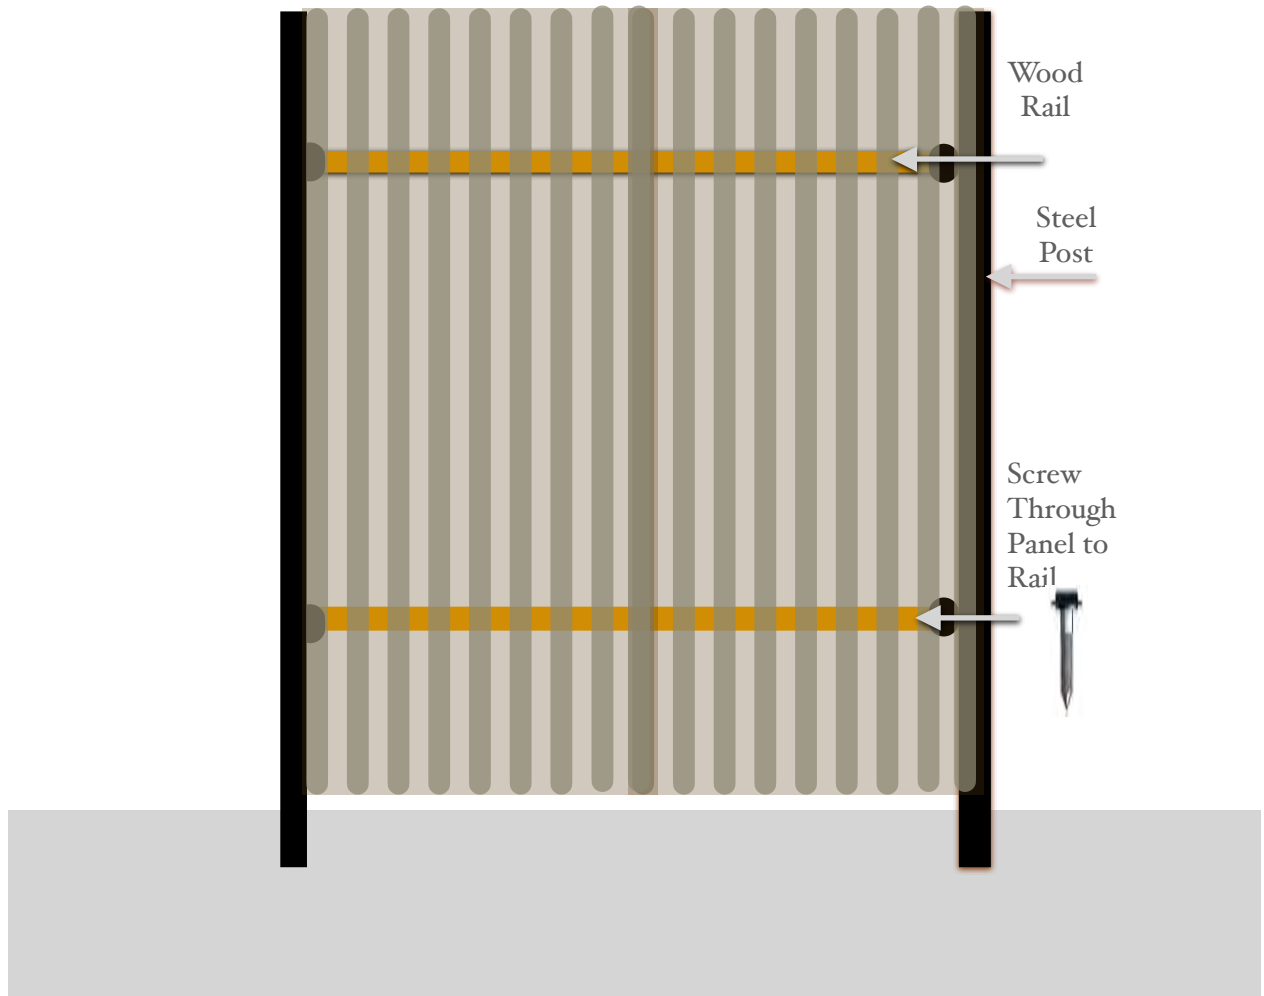

6' Tall Privacy Fence 8' on Center with Steel Posts and Wood Rails

<u>Item</u>	<u>Description</u>	<u>Materials List Per Section</u>
1 Panel Insert	32" Coverage Width / 6' Tall	3 Panels / Section (Panels will overlap over posts)
#10 x 1" Screws	8 Screws / Panel Note: Miramac Metals screws painted to match panels	24 Screws